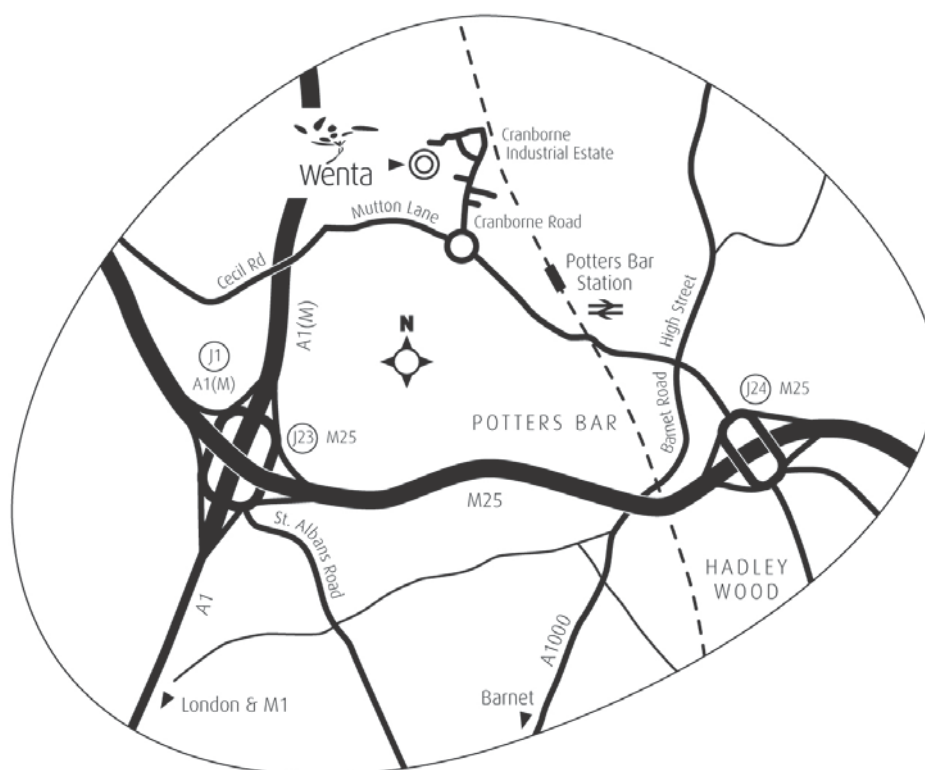

How to find My Incubator Potters Bar

The Enterprise Centre
Cranborne Road
Potters Bar
Hertfordshire
EN6 3DQ

Please note: Google indicates that we are on Cranbourne Avenue but follow the below instructions to find My Incubator – Potters Bar.

T 0845 371 0891
F 0845 371 0892
E admin@wenta.co.uk
W www.wenta.co.uk

Directions from M25 - Junction 24

- Take the turning for Potters Bar (A111 – Southgate Road)
- Proceed along Southgate Road until you reach a crossroads with the High Street
- Go straight over the crossroads into Mutton Lane
- Continue along Mutton Lane until you reach a mini roundabout
- At the mini roundabout turn right into Cranborne Road
- Continue along Cranborne Road onto the Cranborne Industrial Estate
- On the Industrial Estate turn left and then left again to the Enterprise Centre
- For map details please see below

Car Parking

- Park in the Visitors Car Parking Area by the Reception