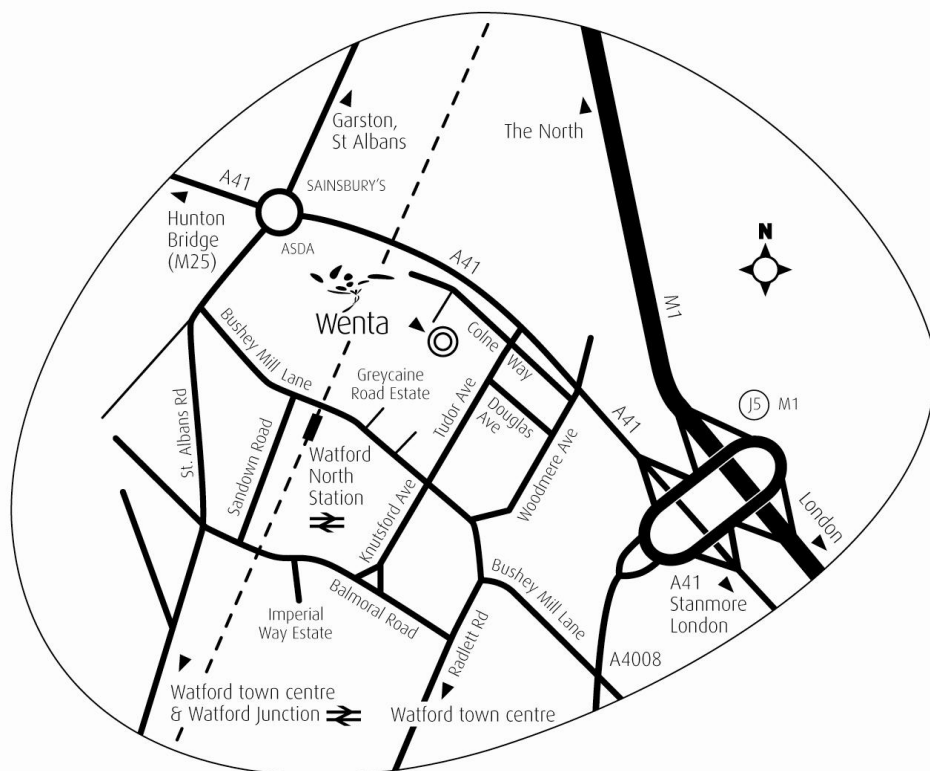

How to find My Incubator Watford

The Wenta Business Centre
Colne Way
Watford
Hertfordshire
WD24 7ND

T 0845 371 0891
F 0845 371 0892
E admin@wenta.co.uk
W www.wenta.co.uk

Directions from M1 – Junction 5

- Take A41 North (Watford/Aylesbury)
- Drive through traffic lights at Woodmere Avenue junction
- Turn next left into Tudor Avenue and immediately right into Colne Way

Please take note of the above directions as many Sat Navs will not recognise our site and will direct you to the residential area behind our site.

Car Parking

- Park in Colne Way – adjacent to the Business Centre and follow the signs to The Wenta Business Centre